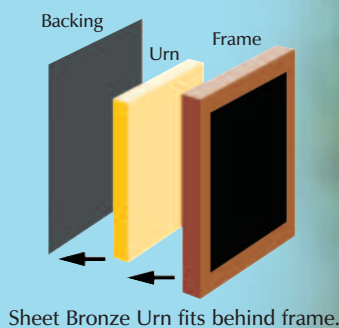

Photo Urn (Large) 30-P-002

Secure magnetic picture frame allows photo to be changed without having to disturb cremains. Made of solid wood with a Cherry finish.

10" W x 12" H x 3.75" D, 222 C.I.

STOCK OR CUSTOM ENGRAVING ADDITIONAL
*Front or Back

Photo Urn (Small) 30-P-001

Wood urn in an Oak or Cherry Finish.
6" H x 5.3" W x 4.3" D, 75 C.I.

STOCK OR CUSTOM ENGRAVING ADDITIONAL
*Top, Front, Back, or Side

Legacy Bronze Picture Urn

30-D-610 Full Size: Cleverly conceals sheet bronze urn within an elegant picture frame. Available in Cherry. 11.4" H x 9.4" W x 3.4" D, 200 C.I.

CUSTOM ENGRAVING ADDITIONAL
*Sheet Bronze Only; Front or Back

30-D-620

Photo Dim. 3.5" x 5"
Outside Dim. 5" x 6.5"
Keepsake 15 C.I.
Cherry Finish.

CUSTOM ENGRAVING ADDITIONAL
*Sheet Bronze Only; Front or Back