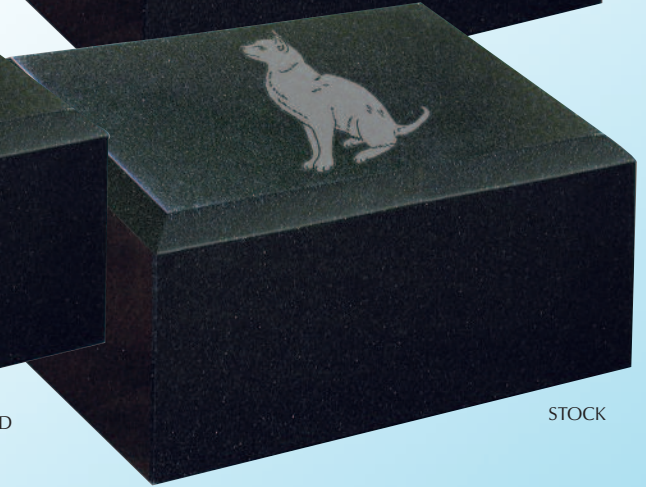

STOCK OR CUSTOM ENGRAVING AVAILABLE
*Top Only

PHOTO ENGRAVING AVAILABLE
*Top Only

CUSTOM

PHOTO ENGRAVED

STOCK

Beveled Outside Marker 30-C-065

Made of solid granite. 10" W x 7" H x .75" D, 6 LBS.

STOCK OR CUSTOM ENGRAVING AVAILABLE
*Top Only