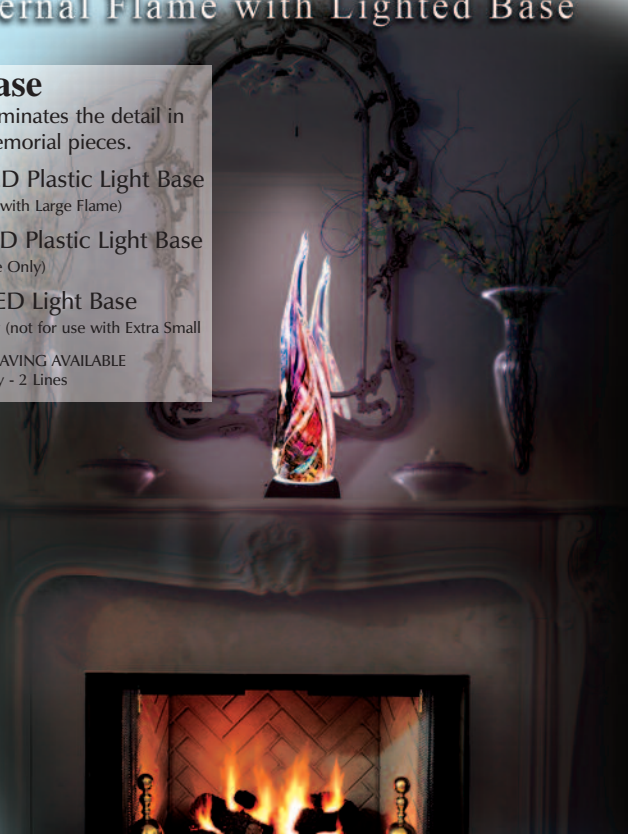

Made with care in Crescent's own custom built glass studio.

The process combines cremains with the art of glassmaking to create a work of art that is as one-of-a-kind as the pet it memorializes. Each unique Art Glass design is a stunning work and an exquisite way to memorialize your pet in the home. Also, many families choose pendants for each family member. Each breathtaking piece offers a special remembrance of a cherished life, reflected through form, color, and light. Each piece of art glass is a one of a kind memorial. No two pieces look the same.

Eternal Flame®©

Keep the torch of their memory lit forever with the Eternal Flame. Four heights and four colors to choose from. Shown in Earth and Sky.

96-018 Extra-Small
6-8" Tall

96-006 Small
10-12" Tall

96-007 Medium
13-16" Tall

96-008 Large
18-22" Tall

Experience... The Difference

Eternal Flame® with Lighted Base

Lighted Base

A lighted base illuminates the detail in these beautiful memorial pieces.

96-011 Small LED Plastic Light Base
(not for use with Large Flame)

96-012 Large LED Plastic Light Base
(Large Flame Only)

96-017 Wood LED Light Base
Solid Cherry (not for use with Extra Small)

CUSTOM ENGRAVING AVAILABLE
Wood Base Only - 2 Lines