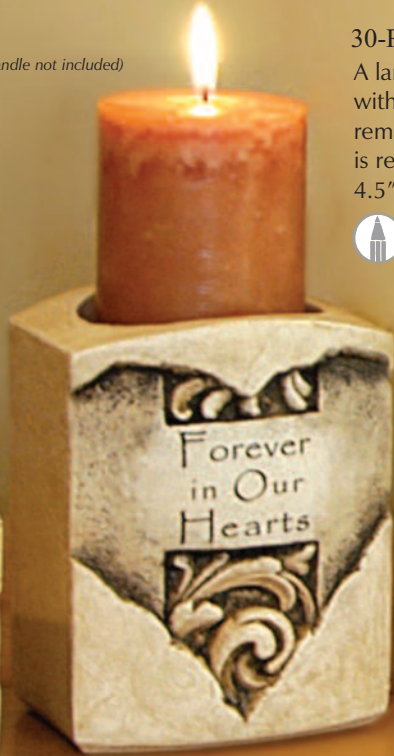

(candle not included)

30-R-2002

A large Keepsake, that functions as a Candle Holder. Hidden below a 3" base within the design, a small cavity is created. A containment of cremated remains or a space to keep small mementos. Every time a candle is lit, a life is remembered.