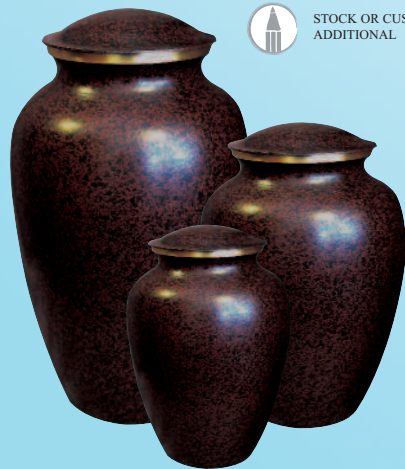

Medium 130 C.I.
8.6" x 5.5"
30-A-710M

Small 70 C.I.
6.9" x 4.9"
30-A-710S

Xtra-Small 40 C.I.
5.7" x 3.9"
30-A-710XS