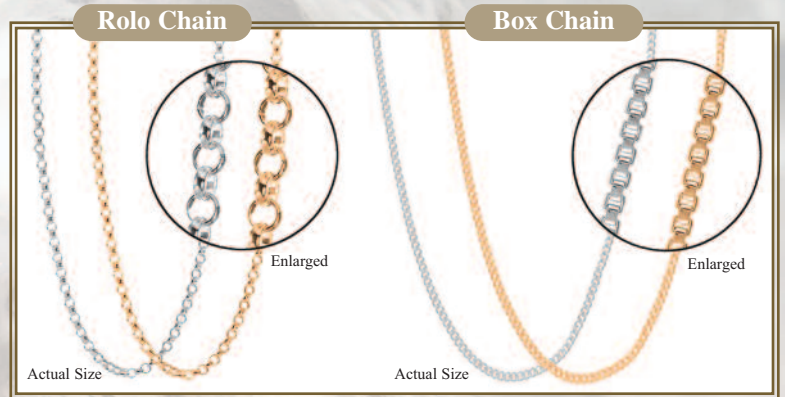

Rolo Chain

Box Chain

Actual Size

Actual Size

ROLO CHAIN - Width: 1.5mm

32-501 Sterling Silver
Available Lengths (Inches): 16, 18, 20, 24

32-501 Gold Filled
Available Lengths (Inches): 16, 18, 20, 24

BOX CHAIN - Width: 1.2mm

32-500 Silver
Available Lengths (Inches): 16, 18, 20, 24

32-500 Gold Filled
Available Lengths (Inches): 16, 18, 20, 24

Keepsake Pendants

Our Keepsake Pendants bring memories to an even more personal level by holding a small portion of cremated remains.

32-121 Sterling Silver
32-122 Gold Vermeil
32-122K 14k Gold
No Chain 7/16" x 3/4"