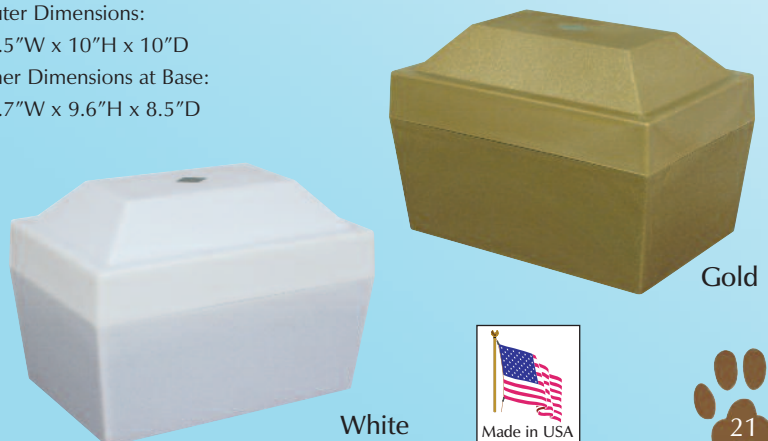

The Double Vault Outer Dim: 16.5" W x 12" D x 15" H
Inner Dim: 14" W x 10" D x 12" H
Interior dome: 14.5"

The Single Crowne Vault 34-175

The Single Vault Outer Dim: 16.5" W x 12" D x 9.5" H
Inner Dim: 14" W x 10" D x 6.5" H
Interior dome: 9"

The Superior Grey or White 34-200

Outer Dim: 14.5" H x 13.625" W x 13.625" D
Inner Dim. at Top: 14" H x 12.5" W x 12.5" D
Inner Dim. at Base: 14" H x 11.375" W x 11.375" D

Gray

White

The Ultimate White or Gold 34-150

Outer Dimensions:
14.5"W x 10"H x 10"D
Inner Dimensions at Base:
12.7"W x 9.6"H x 8.5"D

White

Gold

HD Life Portrait Porcelain Tiles

Personalize your beloved pet's memorial with a beautiful Life Portrait Porcelain Tile. These fine, high quality porcelain tiles are made by using a combination of old-world techniques and the latest photo reproduction techniques to produce an exquisite and beautiful memorial. Each individual tile is carefully modified by a graphic artist and then kiln fired to perfection at an intensely heated temperature to ensure a bold and glazed image of your pet.